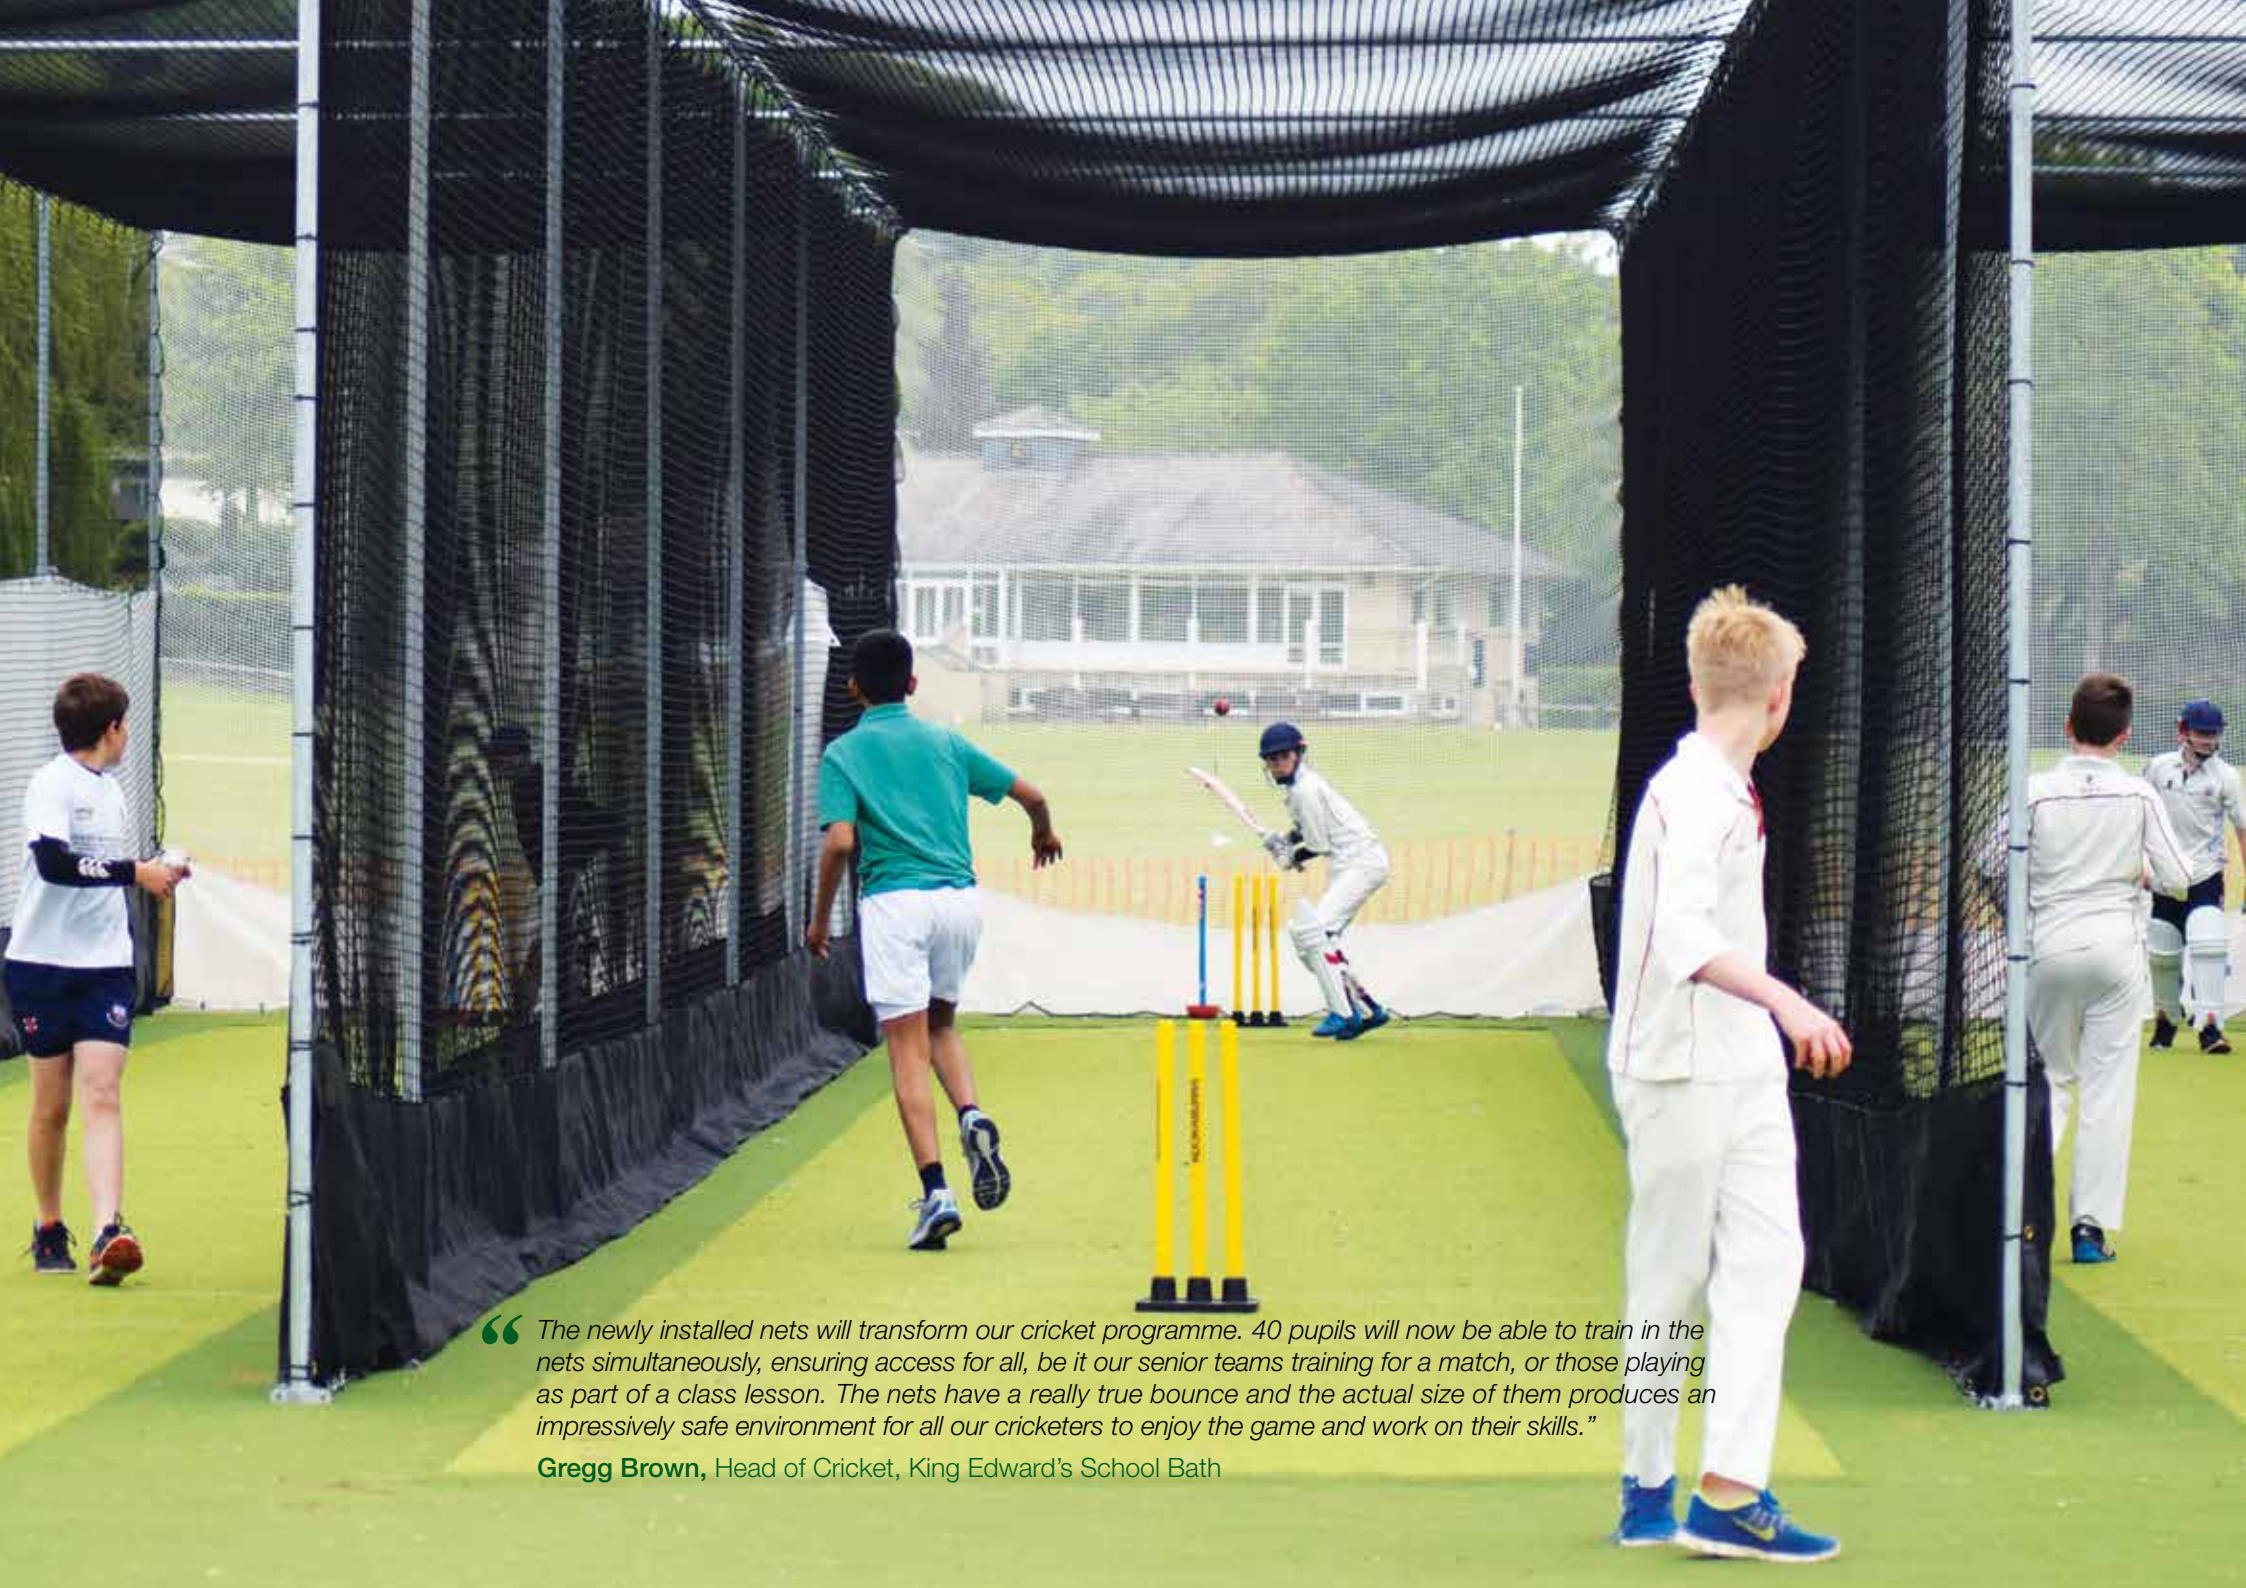

“ The newly installed nets will transform our cricket programme. 40 pupils will now be able to train in the nets simultaneously, ensuring access for all, be it our senior teams training for a match, or those playing as part of a class lesson. The nets have a really true bounce and the actual size of them produces an impressively safe environment for all our cricketers to enjoy the game and work on their skills.”

Gregg Brown, Head of Cricket, King Edward's School Bath